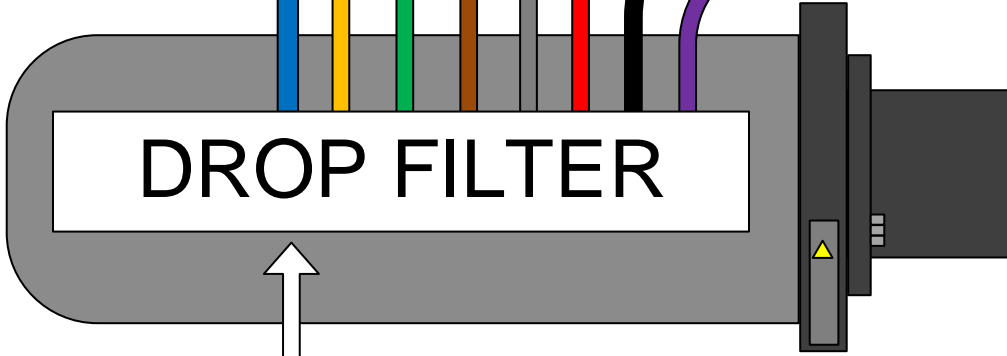

# SINGLE BUSINESS ALONG ROUTE

PASSIVE WDM MODULE

All wavelengths on single COMMON fiber

OSP FIBER NETWORK

**Wavelength 1**  
DROP WAVELENGTH 1 AT FIRST SITE ALONG ROUTE

EXPRESS ALL OTHER WAVELENGTHS ON SINGLE OUTGOING FIBER