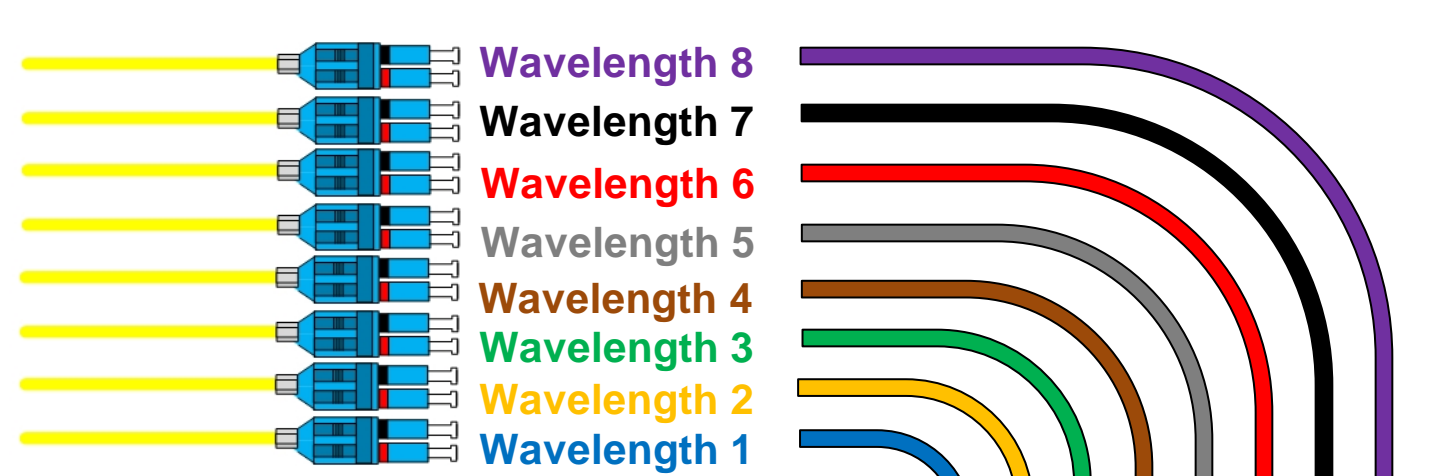

SINGLE BUSINESS ALONG ROUTE

SINGLE BUSINESS ALONG ROUTE

SINGLE BUSINESS ALONG ROUTE

PASSIVE WDM MODULE

All wavelengths on single COMMON fiber

OSP FIBER NETWORK

Wavelength 1
DROP WAVELENGTH 1 AT FIRST SITE ALONG ROUTE