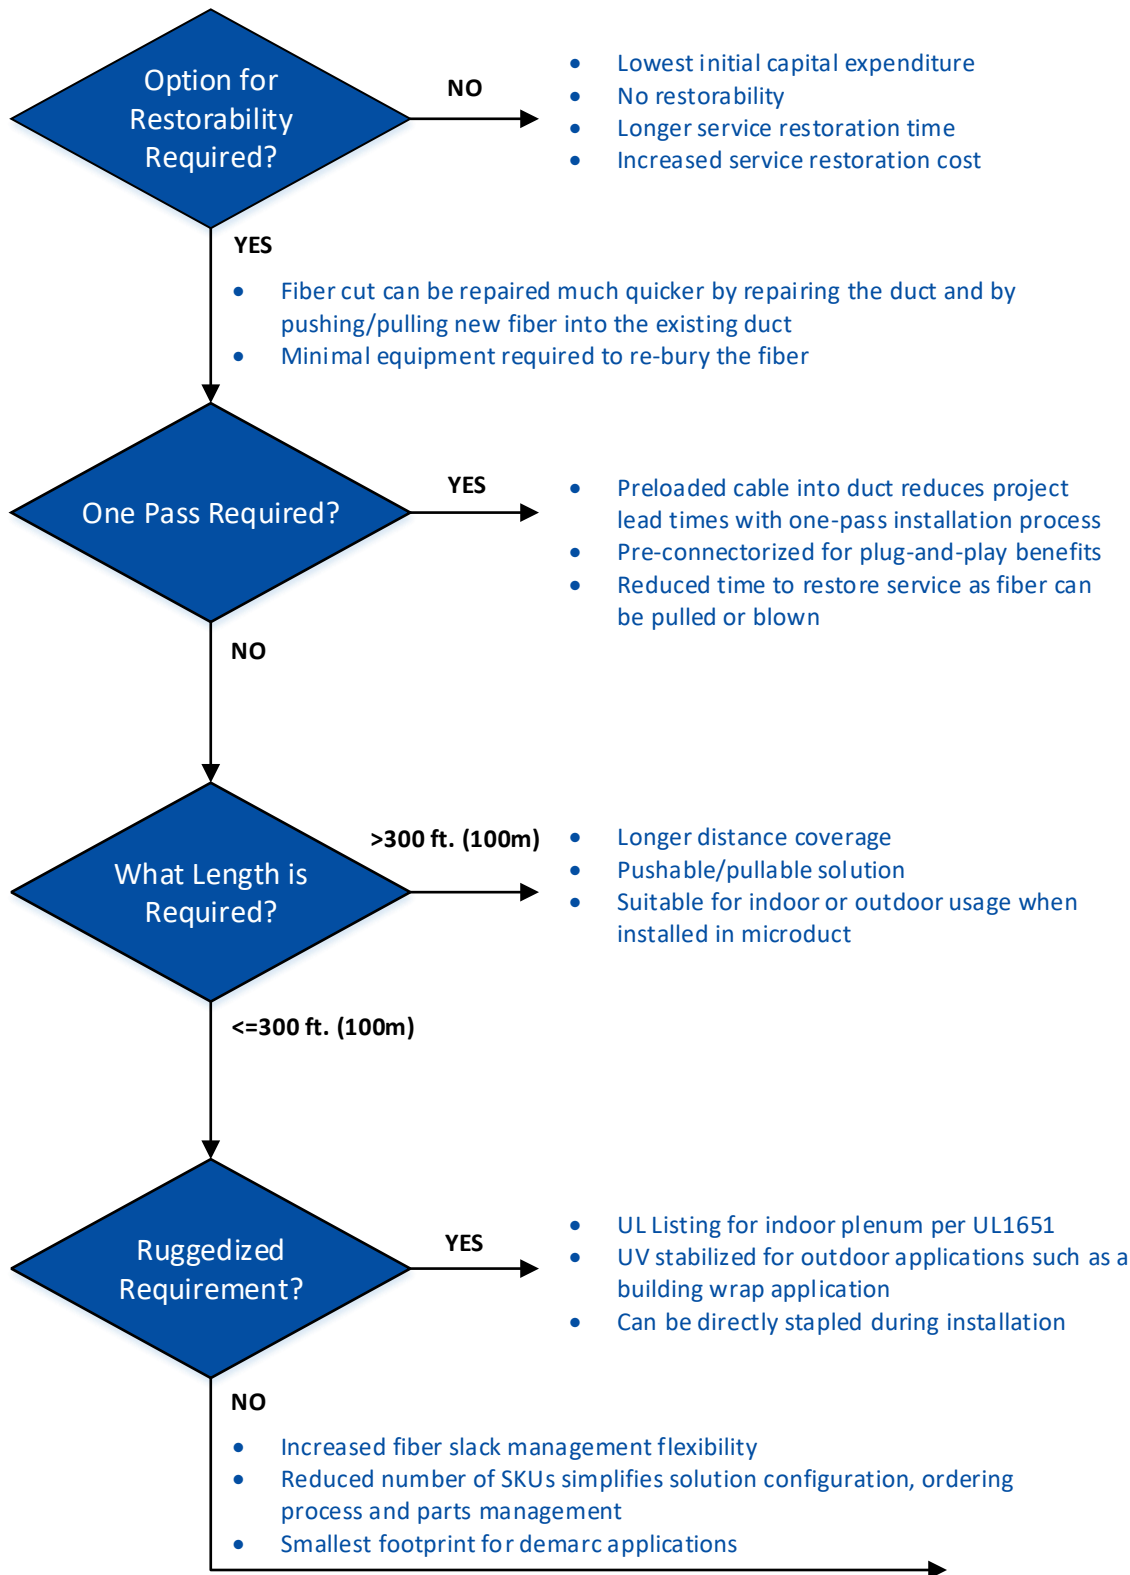

Use this guide to select the drop cable that best fits your application:

**FieldShield FLATdrop**

**FieldShield D-ROP**

**FieldShield Pushable Optical Fiber**

**FieldShield FLEXdrop**

**FieldShield StrongFiber**