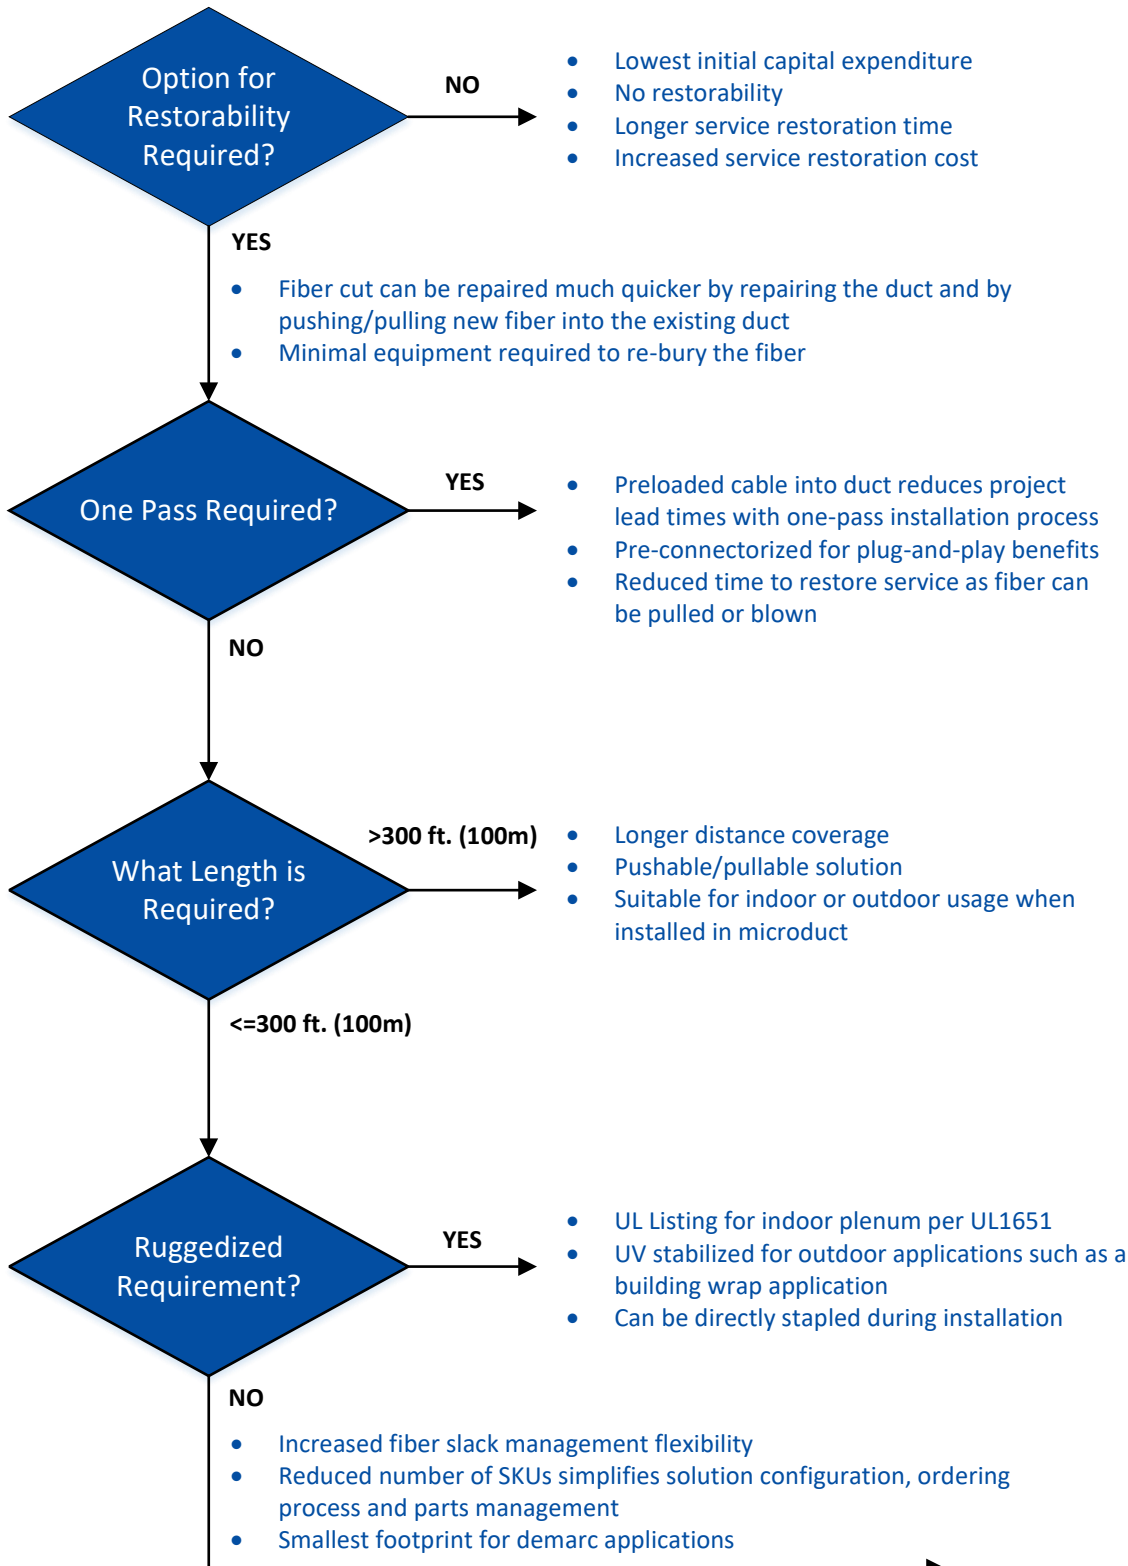

Use this guide to select the drop cable that best fits your application:

**FieldShield FLATdrop**  
(3mm and 900um)

**FieldShield D-ROP**

**FieldShield Pushable Optical Fiber**

**FieldShield FLEXdrop**

**FieldShield StrongFiber**