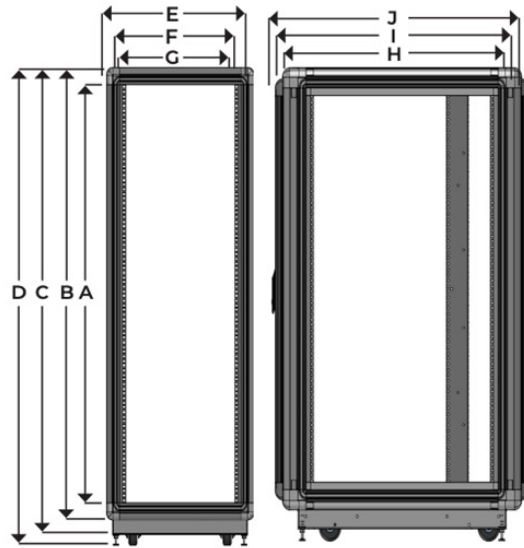

Features and Benefits

Integrity

- 19", 23", 24" and 28" rack mount available
- Standard square hole mounting
- Optional round .281-hole mounting and tapped 10-32 and 12-24 mounting
- Lightweight 6063 T5 welded rugged frame

Access

- HD Capacity options available
- Available in many standard heights, widths, and depths
- Heights available up to 60U+ and depths up to 58"
- Heavy duty caster base with adjustable levelers
- Textured powder coat finish

Technical Specifications

4-Post Racks	
Dimensions	Many dimensions to choose from to fit customer needs
Weight Load	Dynamic 2,000 lbs.; Static 3,000 lbs.
Mounting	Standard square hole; optional round .281-hole mounting with tapped 10-32 and 12-24 mounting
Colors	White, black, grey
Material	Steel with textured powder coat finish

NOVA™ 4-Post Racks

Standard Rack Sizing Chart

STANDARD ALUMINUM FRAME DIMENSIONS

Nominal Height		24.5"	35"	42"	52.5"	61.25"	70"	73"	77"	84"
A	Inside Usable	24.59	35.09	42.09	52.59	61.34	70.09	73.59	77.09	84.09
B	Outside Frame	28.83	39.33	46.33	56.83	65.58	74.33	77.83	81.33	88.33
C	Frame Height with Base	30.79	41.29	48.29	58.79	67.54	76.29	79.79	83.29	90.29
D	Frame with Casters	32.08	42.58	49.58	60.08	68.83	77.58	81.08	84.58	91.59
Nominal Width		19"	20"	23"	24"	28"				
E	Inside Rack Width	19.09	19.76	24.09	24.09	28.09				
F	Outside Frame	23.33	24.00	28.33	28.33	32.33				
G	Hole to Hole Mtg w/std Rail	18.31	18.31	22.31	23.31	27.31				
Depth		24"	30"	36"	42"					
H	Rail to Rail	24.00	30.00	36.00	42.00					
I	Overall Frame	26.42	32.42	38.42	44.42					
J	Overall with 2 Extruded Doors	28.67	34.67	40.67	46.67					