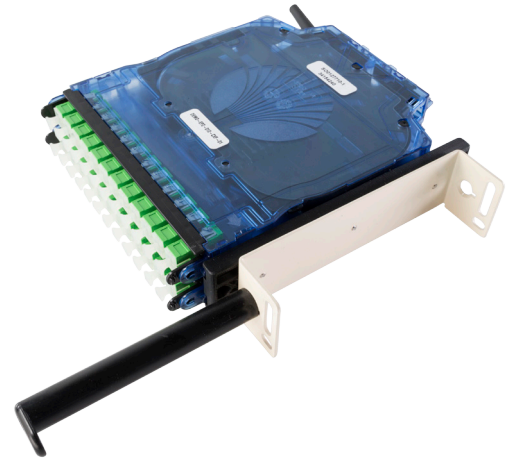

FieldSmart® Fiber Crossover High Density (FxHD) Universal Building Bracket

Application

The Universal Building Bracket provides the field with a simple, cost effective bracket that utilizes the Clearview® Blue Cassette in non-standard panel applications. It is designed to be used in OSP cabinets, data frames or where any other non-conventional railing systems exist. Each bracket is designed to hold one or two cassettes making it perfect for small count deliveries as well as being scalable for “grow-as-you-go” scenarios.

Description

The Clearview Blue Universal Building Bracket is a high density, low-maintenance bracket that works exclusively with the Clearview Blue Cassette. The bracket is intelligently designed to be securely mounted in small areas where real estate may be at a premium.

Protection

- Ruggedized 0.75 aluminum with almond polyester powder coating

Access

- Mounting is the same as our traditional panels
- Can be mounted on the front or back of a frame
- Front and rear access

Investment

- Scalable, modular and “grow-as-you-go”
- Aligns capital expenditures with subscriber revenue

Technical Specifications

FieldSmart FxHD Universal Building Bracket	
Dimensions	1.72" H x 11" W x 8.19" D
Port Density	24 Ports
Cassette Types Supported	Clearview Blue
Connector Types	SC/UPC, SC/APC, LC/UPC, LC/APC, MPO (additional options available upon request)
Cable Types	Indoor Riser, Indoor Plenum, Indoor/Outdoor, Outdoor (Riser/Non-Rated), Outdoor Armored (Riser/Non-Rated), FieldShield®
Splice Capacity	12 splices in each Clearview Cassette
Storage Capacity	One meter of 900 µm fiber and up to three meters of jacketed fiber/buffer tube
Material	Aluminum with almond powder coating