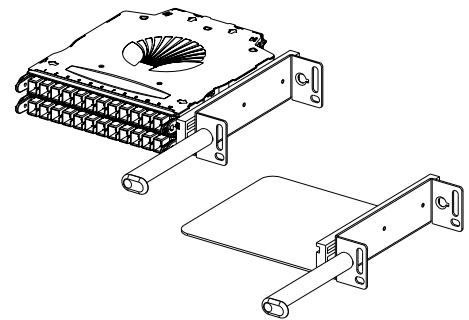

Description

The Clearview Blue Universal Building Bracket is a high density, low-maintenance bracket that works exclusively with the Clearview Blue Cassette. The bracket is intelligently designed to be securely mounted in small areas where real estate may be at a premium.

Features and Benefits

Integrity

- Terminations are designed and tested to Telcordia GR-326
- Supports all industry standard singlemode and multimode connectors
- Utilizes the Clearview Blue Cassette (without mounting ears)

Protection

- Ruggedized 0.75 aluminum with almond polyester powder coating

Access

- Mounting is the same as our traditional panels
- Can be mounted on the front or back of a frame
- Front and rear access

Investment

- Scalable, modular and “grow-as-you-go”
- Aligns capital expenditures with subscriber revenue

Technical Specifications

FieldSmart FxHD Universal Building Bracket	
Dimensions	1.72" H x 11" W x 8.19" D
Port Density	24 Ports
Cassette Types Supported	Clearview Blue
Connector Types	SC/UPC, SC/APC, LC/UPC, LC/APC, MPO (additional options available upon request)
Cable Types	Indoor Riser, Indoor Plenum, Indoor/Outdoor, Outdoor (Riser/Non-Rated), Outdoor Armored (Riser/Non-Rated), FieldShield®
Splice Capacity	12 splices in each Clearview Cassette
Storage Capacity	One meter of 900 µm fiber and up to three meters of jacketed fiber/buffer tube
Material	Aluminum with almond powder coating