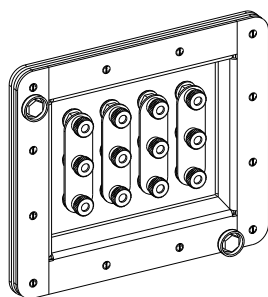

### Ground/Locate Box

#### Description

The FieldSmart FSC Ground/Locate Box allows the ability to ground distribution cables without jeopardizing risk of damage to live circuits in cabinet. Often this task is outsourced and entry into the cabinet is not desired. The ground/locate box top allows an individual to access ground lugs from outside of the cabinet without risking internal damage to the fiber plant. The locate box is factory installed and must be ordered at the time of cabinet configuration. Dimensions: 7" H x 8" W with a 1" recess.

#### Pre-Configured Part Numbers

Part Number	Description
008829	Assembly, box, ground, FSC 288-576

External View

Inside Cabinet View

Full Cabinet View