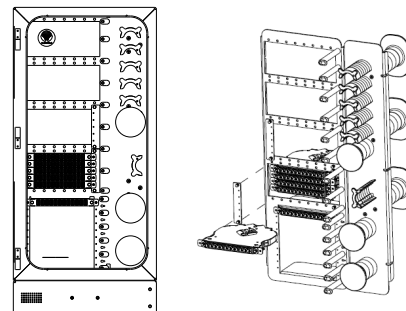

FieldSmart® Fiber Scalability Center (FSC)

Accessories

Cassette - Cabinet Adapter Brackets

Description

Vertical bracket kit for FieldSmart Hub Collapse Cabinets. These brackets mount vertically in one of the 4 LGX slots and will allow the customer to add up to 5 additional cassettes per slot. We are including one set of these brackets with every HCC that is sold – as part of the standard product offering. If the customer needs additional brackets, please have them order additional kits.

Pre-Configured Part Numbers

Part Number	Description
014375	Cassette - Cabinet Adapter Brackets

LGX - Cabinet Adapter Brackets

Description

Horizontal bracket kit for FieldSmart 144 PON, 288 PON, 432 PON, 576 PON, 864 PON, 1152 PON, 432 Cross Connect, 864 Cross Connect and 1728 Cross Connect. These brackets mount horizontally within the cabinet and will allow the customer to mount up to 6 LGX style modules and 13 ½ wide LGX modules inside of the cabinet. The brackets will reduce the capacity of terminations within the cabinet by 84 ports (7 cassettes). These kits will be available as an optional item and should be ordered separately by the customers.