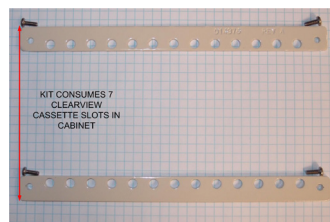

FieldSmart® Fiber Scalability Center (FSC)

Accessories

Cassette - Cabinet Adapter Brackets

Description

Vertical bracket kit for FieldSmart Hub Collapse Cabinets. These brackets mount vertically in one of the 4 LGX slots and will allow the customer to add up to 5 additional cassettes per slot. We are including one set of these brackets with every HCC that is sold – as part of the standard product offering. If the customer needs additional brackets, please have them order additional kits.

Pre-Configured Part Numbers

Part Number	Description
014375	Cassette - Cabinet Adapter Brackets

LGX - Cabinet Adapter Brackets

Description

Horizontal bracket kit for FieldSmart 144 PON, 288 PON, 432 PON, 576 PON, 864 PON, 1152 PON, 432 Cross Connect, 864 Cross Connect and 1728 Cross Connect. These brackets mount horizontally within the cabinet and will allow the customer to mount up to 6 LGX style modules and 13 ½ wide LGX modules inside of the cabinet. The brackets will reduce the capacity of terminations within the cabinet by 84 ports (7 cassettes). These kits will be available as an optional item and should be ordered separately by the customers.