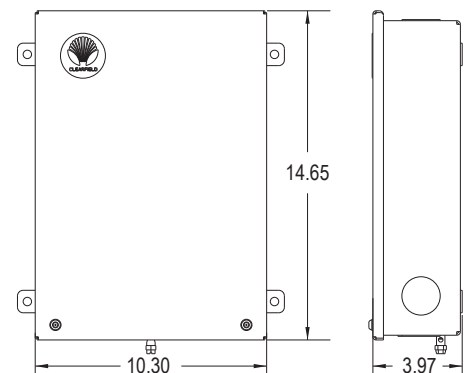

With overall dimensions of 14.65" H x 11" W x 4" D (372.11 mm x 279.40 mm x 101.60 mm), the FDP-KIS can be mounted in space constrained areas and has the ability to be "ganged together" to provide an excellent demarcation point for service providers to subscribers. Incorporating Clearfield's Clearview® Blue Cassette, with its integrated slack storage, the FDP-KIS provides the highest standard of fiber access and bend-radius protection. Used in conjunction with standard outside plant cable or optimized with FieldShield Pushable Fiber, Clearfield's FDP-KIS will reduce deployment/installation time allowing the provider to increase revenue providing services.

FieldSmart® Fiber Delivery Point (FDP) KIS Outdoor Enclosure

Technical Specifications

FieldSmart KIS Outdoor Enclosure	
Dimensions	14.65" H x 10.30" W x 3.97" D (372.11 mm x 261.62 mm x 100.84 mm) <i>Security Bracket (mounted on bottom of box for ganging applications) 14.78" H x 11.12" W x 3.97" D (375.41 mm x 282.45 mm x 100.84 mm)</i>
Port Density	Up to 48 ports
Cassette Types Supported	Clearview® Blue
Connector Types	SC/UPC, SC/APC, LC/UPC, LC/APC, FC/UPC, FC/APC, ST/UPC, MPO
Cable Types	Indoor Riser, Indoor Plenum, Indoor/Outdoor, Outdoor (Riser/Non-Rated), Outdoor Armored (Riser/Non-Rated), FieldShield®
Splice Capacity	12 splices in each Clearview Cassette
Storage Capacity	One meter of 900 µm fiber and up to 3 meters of jacketed fiber
Material	Aluminum with almond powder coating