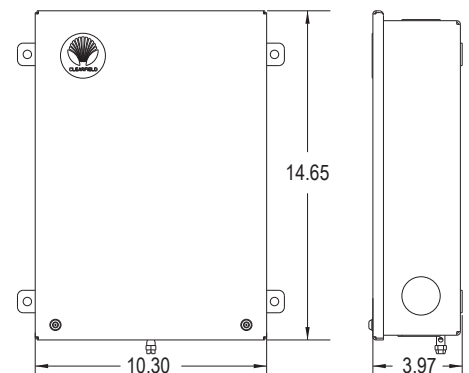

With overall dimensions of 14.65" H x 11" W x 4" D (372.11 mm x 279.40 mm x 101.60 mm), the FDP-KIS can be mounted in space constrained areas and has the ability to be "ganged together" to provide an excellent demarcation point for service providers to subscribers. Incorporating Clearfield's Clearview® Blue Cassette, with its integrated slack storage, the FDP-KIS provides the highest standard of fiber access and bend-radius protection. Used in conjunction with standard outside plant cable or optimized with FieldShield Pushable Fiber, Clearfield's FDP-KIS will reduce deployment/installation time allowing the provider to increase revenue providing services.

Access

- Accommodates up to 4 Clearview Blue Cassettes
- Multiple cable entrance/exit ports (up to 6 different ports) – using "knockouts" on the box
 - Accepts up to 6 - 1½" (31.75 mm) couplers for conduit entrance into box
 - Accepts up to 6 - 10 mm FieldShield Microducts
- Mounting tabs located outside of box
- Grounding lug on bottom of box for external grounding

FieldSmart® Fiber Delivery Point (FDP) KIS Outdoor Enclosure

Technical Specifications

FieldSmart KIS Outdoor Enclosure	
Dimensions	14.65" H x 10.30" W x 3.97" D (372.11 mm x 261.62 mm x 100.84 mm) <i>Security Bracket (mounted on bottom of box for ganging applications) 14.78" H x 11.12" W x 3.97" D (375.41 mm x 282.45 mm x 100.84 mm)</i>
Port Density	Up to 48 ports
Cassette Types Supported	Clearview® Blue
Connector Types	SC/UPC, SC/APC, LC/UPC, LC/APC, FC/UPC, FC/APC, ST/UPC, MPO
Cable Types	Indoor Riser, Indoor Plenum, Indoor/Outdoor, Outdoor (Riser/Non-Rated), Outdoor Armored (Riser/Non-Rated), FieldShield®
Splice Capacity	12 splices in each Clearview Cassette
Storage Capacity	One meter of 900 µm fiber and up to 3 meters of jacketed fiber
Material	Aluminum with almond powder coating