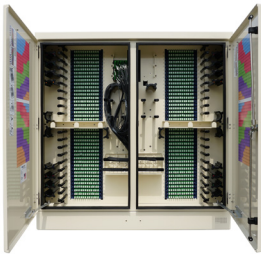

**FieldSmart 576
PON or 864
Cross-Connect
Cabinet**

Part Number	Description
V7A-CZP	Vault, Below Grade Pencil, 30 x 48 x 24", Split HDPE Lid, Hex Bolts, Green, with Cut Out for FieldSmart FSC Cabinets, With Bolt Kit, Straight Wall
V7B-CZP	Vault, Below Grade Pencil, 30 x 48 x 36", Split HDPE Lid, Hex Bolts, Green, with Cut Out for FieldSmart FSC Cabinets, With Bolt Kit, Straight Wall
V7B-HZP	Vault, Below Grade Pencil, 30 x 48 x 36", Split PC Lid, Hex Bolts, Gray, With Knock Outs for FieldSmart Cabinets, Straight Wall, Requires 020538 Bolt Kit - Ordered Separately
V8A-CZP-F	Vault, Below Grade Pencil, 36 x 60 x 24", Complete Split Lid, with 1/2 Cut Out for FieldSmart FSC Cabinets, With Bolt Kit, Flared Wall
V8B-CZP-F	Vault, Below Grade Pencil, 36 x 60 x 36", Complete Split Lid, with 1/2 Cut Out for FieldSmart FSC Cabinets, With Bolt Kit, Flared Wall
V9B-HZP-F	Vault, Quazite 48 x 48 x 36", Complete Split Polymer Concrete Lid, Cut Out for 864 Cabinet, Fiberglass Straight Wall, Requires 020538 Bolt Kit - Ordered Separately

FieldSmart® Cabinet and Vault Options

**FieldSmart 1152
PON or 1728 Cross-
Connect Cabinet**

Part Number	Description
V7B-CZP	Vault, Below Grade Pencil, 30 x 48 x 36", Split HDPE Lid, Hex Bolts, Green, with Cut Out for FieldSmart FSC Cabinets, With Bolt Kit, Straight Wall
V7B-HZP	Vault, Below Grade Pencil, 30 x 48 x 36", Split PC Lid, Hex Bolts, Gray, With Knock Outs for FieldSmart Cabinets, Straight Wall, Requires 020538 Bolt Kit - Ordered Separately
V8A-CZP-F	Vault, Below Grade Pencil, 36 x 60 x 24", Complete Split Lid, with 1/2 Cut Out for FieldSmart FSC Cabinets, With Bolt Kit, Flared Wall
V8B-CZP-F	Vault, Below Grade Pencil, 36 x 60 x 36", Complete Split Lid, with 1/2 Cut Out for FieldSmart FSC Cabinets, With Bolt Kit, Flared Wall
V9B-HZP-F	Vault, Quazite 48 x 48 x 36", Complete Split Polymer Concrete Lid, Cut Out for 864 Cabinet, Fiberglass Straight Wall, Requires 020538 Bolt Kit - Ordered Separately